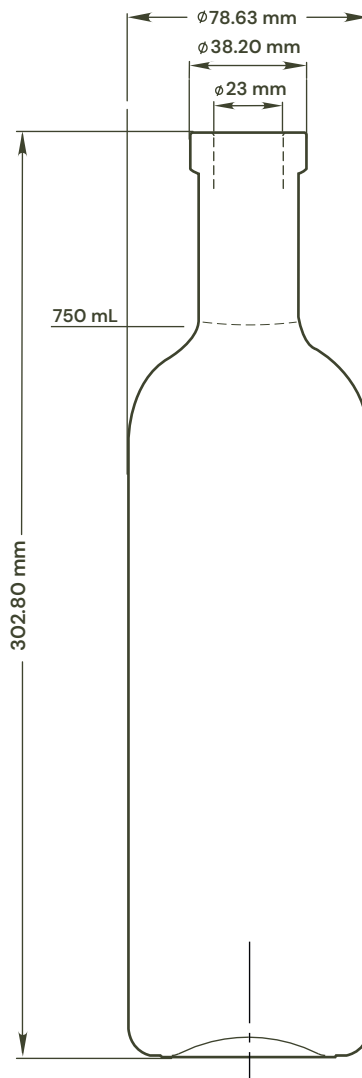

## TECHNICAL DATA

Weight	888 gr
Total Height	302.80 mm
Body Diameter	$\phi 78.63$ mm
Inner Mouth Diameter	23 mm
Filling Line	750 ml
Texture	Hammered
Quantity per pallet	936 bottles

100% Post-Consumer Recycled Glass