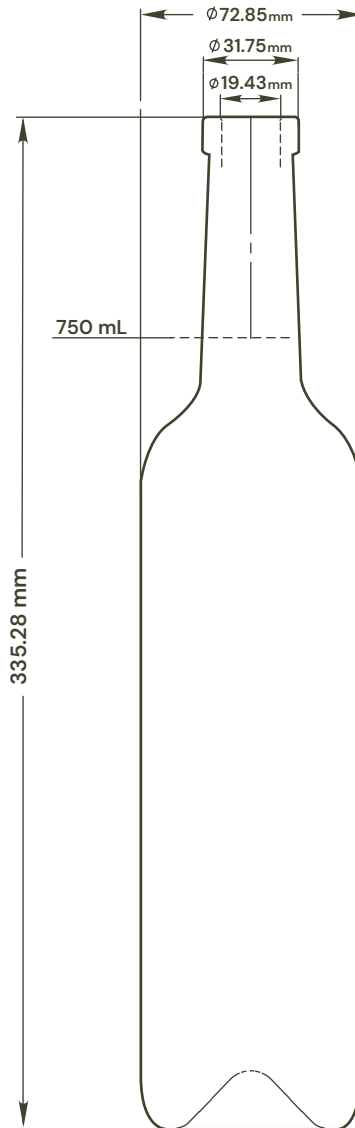

QUILA

750 ml

TECHNICAL DATA

Weight	575 gr
Total Height	335.28 mm
Body Diameter	72.85 mm
Inner Mouth Diameter	$\varnothing 19.43\text{ mm}$
Filling Line	750 ml
Quantity per pallet	910 bottles

100% Post-Consumer Recycled Glass