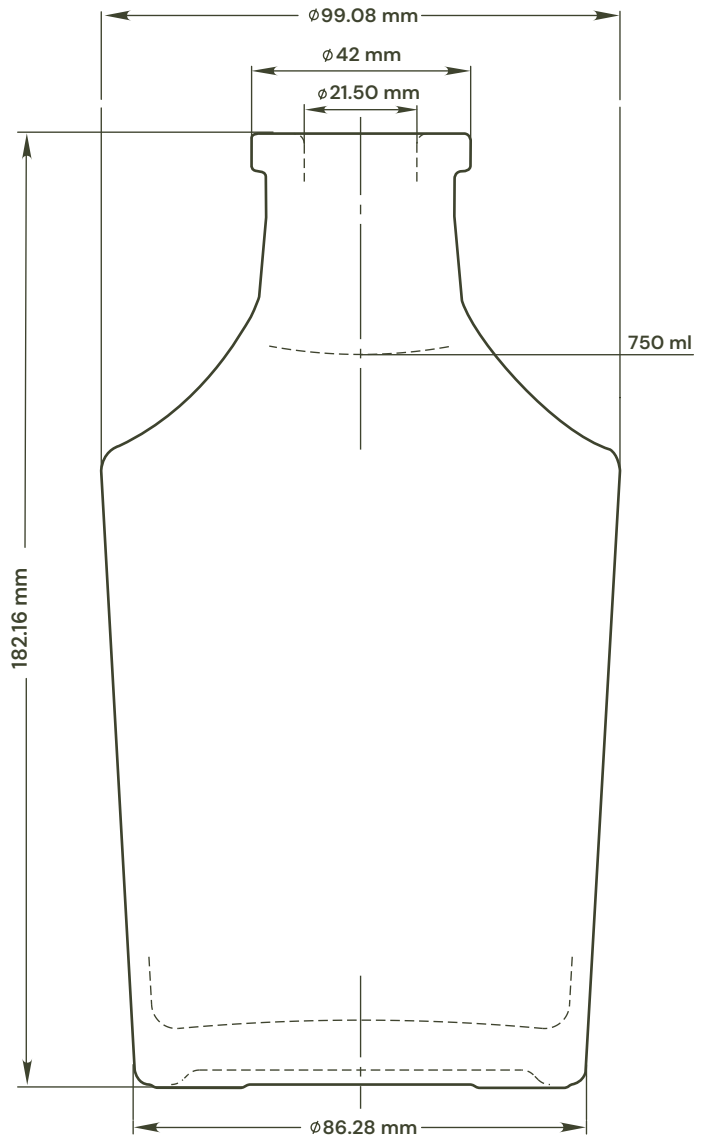

## TECHNICAL DATA

Weight	900 gr
Total Height	182.16 mm
Maximum length	99.08 mm
Maximum Width	∅ 99.08 mm
Inner Mouth Diameter	21.50 mm
Filling Line	750 ml
Texture	Hammered
Quantity per pallet	864 bottles