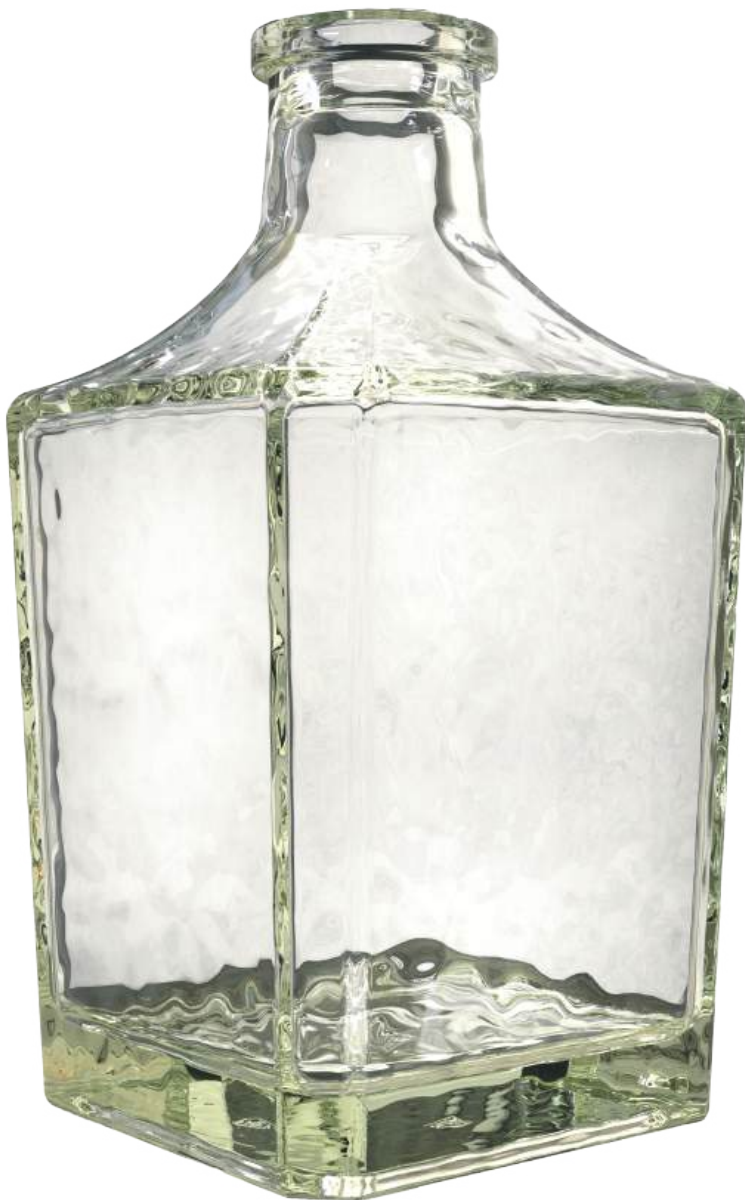

# TEPEZTATE

750 ml

ETERNO  
GLASS

## TECHNICAL DATA

Weight	900 gr
Total Height	182.16 mm
Maximum length	99.08 mm
Maximum Width	∅ 99.08 mm
Inner Mouth Diameter	21.50 mm
Filling Line	750 ml
Texture	Hammered
Quantity per pallet	864 bottles

100% Post-Consumer Recycled Glass