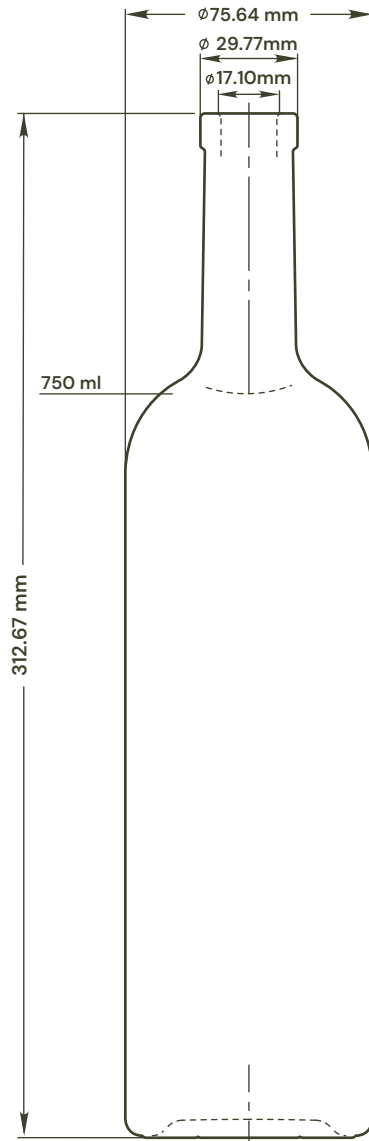

# AMERICANA

750 ml

ETERNO  
GLASS

## TECHNICAL DATA

|                      |                 |
|----------------------|-----------------|
| Weight               | 650 gr          |
| Total Height         | 312.67 mm       |
| Body Diameter        | $\phi$ 75.64 mm |
| Inner Mouth Diameter | 29.77 mm        |
| Filling Line         | 750 ml          |
| Quantity per pallet  | 840 bottles     |